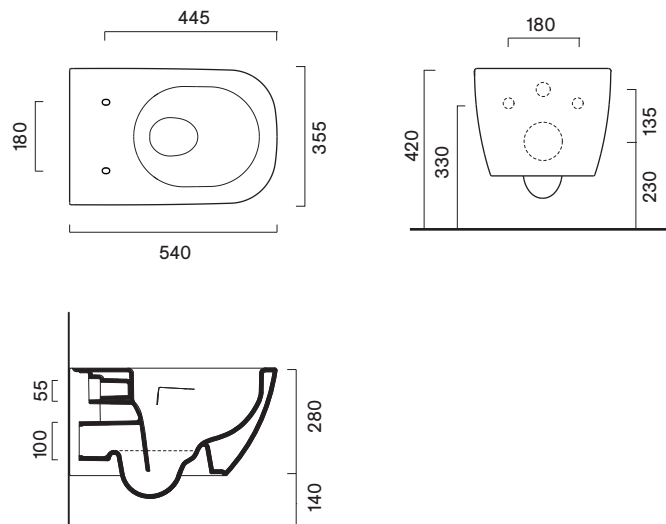

Elice 54x36

Description	cm 54x36 kg 28 lt 4	Wall-hung Wc with Silentech flushing system and up-fix fixing
Codes, colours and finishes	04 1154 0001 04 1154 0021	Bianco glossy <input type="radio"/> Bianco satin <input type="radio"/>
Plus and features	     	 EN 997 – CL1 – 5A

Dimensions

Not recommended with level cistern, under window and flow regulators.